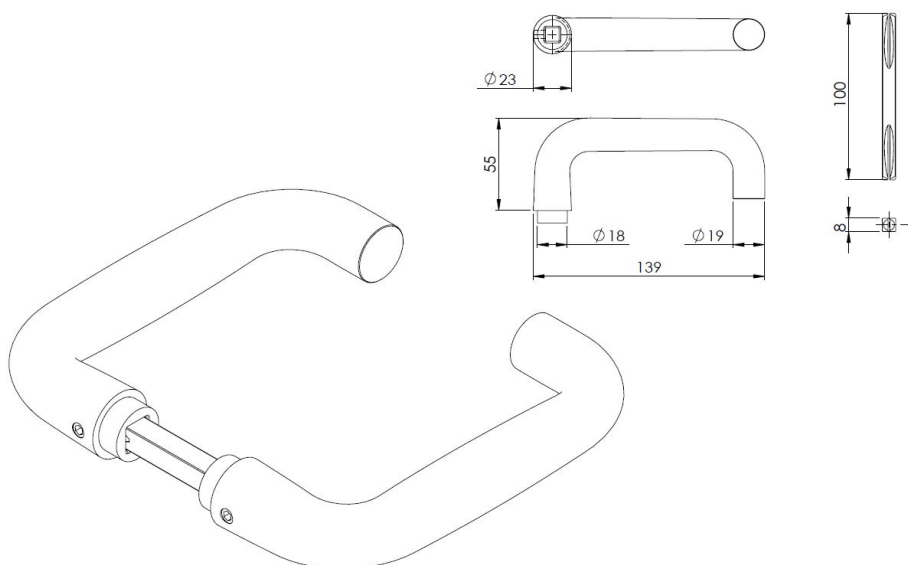

PRODUCT SHEET

Description:

Door Lock Alu Handle "Wes II", Black Finish, 8x8x100mm Split Spindle

Item number:

27.20.206-4

Units	Box	Carton	HS Code	Barcode
Pair	1	40	7616991099	 5704866495738

SISO A/S

Mileparken 11
DK-2740 Skovlunde
Denmark
VAT: DK 24786013